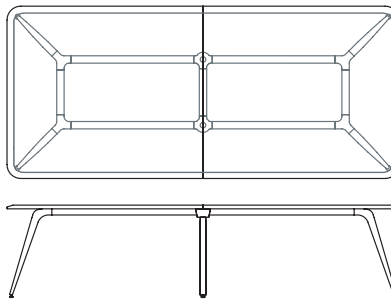

Beta configurations combine three basic components: backbones, desks and accessories. The backbone is a metal structural module of 120 cm in length that provides the base on which the many functions and characteristics of the Beta system are built. The backbone serves as container, display unit and support for accessories, and also carries the integrated cabling. The desks are conceived as platforms on which people can work individually and collectively.

1BE0023: L 212½ D 65¼ H 29½

8 people cluster

1BE0024: L 252 D 65¼ H 29½

1BE0025: L 283¾ D 65¼ H 29½

beta

Round meeting table
1BE0431: L 55 D 55 H 29½
1BE0435: L 63 D 63 H 29½

Square meeting table
1BE0401: L 55 D 55 H 29½
1BE0403: L 63 D 55 H 29½
1BE0405: L 63 D 55 H 29½

Rectangular meeting table
1BE0410: L 63 D 39½ H 29½
1BE0415: L 71 D 39½ H 29½
1BE0420: L 78¾ D 39½ H 29½

Backbone for rectangular meeting table
1BE0411: L 63 D 39½ H 43¼
1BE0416: L 71 D 39½ H 43¼
1BE0421: L 78¾ D 39½ H 43¼