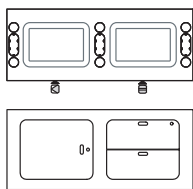

Beta configurations combine three basic components: backbones, desks and accessories. The backbone is a metal structural module of 120 cm in length that provides the base on which the many functions and characteristics of the Beta system are built. The backbone serves as container, display unit and support for accessories, and also carries the integrated cabling. The desks are conceived as platforms on which people can work individually and collectively.

Backbone with open front cabinet - drawers
1BE0605..FD: L 47½ D 18 H 21

Backbone with filing drawer - open front cabinet
1BE0615..FS: L 47½ D 18 H 21

Backbone with open front cabinet - filing drawer
1BE0615..FD: L 47½ D 18 H 21

Backbone with filing drawer - drawer
1BE0635..FS: L 47½ D 18 H 21

Backbone with drawers - filing drawer
1BE0635..FD: L 47½ D 18 H 21

Backbone with hinged door - drawers
1BE0645..FS: L 47½ D 18 H 21

Backbone with drawers - hinged door
1BE0645..FD: L 47½ D 18 H 21