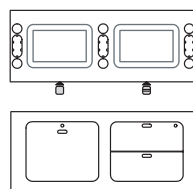

Beta configurations combine three basic components: backbones, desks and accessories. The backbone is a metal structural module of 120 cm in length that provides the base on which the many functions and characteristics of the Beta system are built. The backbone serves as container, display unit and support for accessories, and also carries the integrated cabling. The desks are conceived as platforms on which people can work individually and collectively.

DESIGNER

Pierandrei Associati

PREMI

Red Dot Design Award 2010
Good Design 2010
Us Award 2010

beta

Metal backbone with open front cabinet
1BE0601: L 47½ D 18 H 21

Backbone with drawers - open front cabinet
1BE0605..FS: L 47½ D 18 H 21

Backbone with open front cabinet - drawers
1BE0605..FD: L 47½ D 18 H 21

Backbone with filing drawer - open front cabinet
1BE0615..FS: L 47½ D 18 H 21

Backbone with open front cabinet - filing drawer
1BE0615..FD: L 47½ D 18 H 21

Backbone with filing drawer - drawer
1BE0635..FS: L 47½ D 18 H 21

Backbone with drawers - filing drawer
1BE0635..FD: L 47½ D 18 H 21

Backbone with hinged door - drawers
1BE0645..FS: L 47½ D 18 H 21

Backbone with drawers - hinged door
1BE0645..FD: L 47½ D 18 H 21