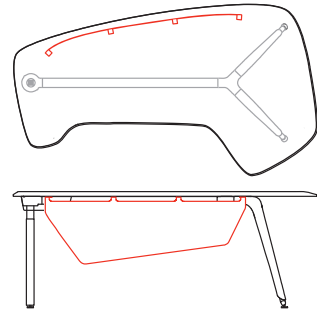

Green beta color evolutive desk for backbone, left side

1BE0046LOPVO0A: L 76¾ D 39½ H 29½
1BE0048LOPVO0A: L 76¾ D 39½ H 25½ / 33½

beta

Modesty panel for rectangular workstation
1BE0156: L 39½ D 2 H 14½

Modesty panel for semi-evolutive and evolutive workstation (right)
1BE0157DX: L 46½ D 2 H 16¼