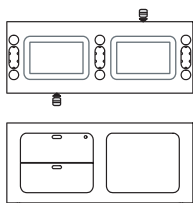

Backbone with open front cabinet - drawers
1BE0605..FD: L 47½ D 18 H 21

Backbone with filing drawer - open front cabinet
1BE0615..FS: L 47½ D 18 H 21

Backbone with open front cabinet - filing drawer
1BE0615..FD: L 47½ D 18 H 21

Backbone with filing drawer - drawer
1BE0635..FS: L 47½ D 18 H 21

Backbone with drawers - filing drawer
1BE0635..FD: L 47½ D 18 H 21

Backbone with hinged door - drawers
1BE0645..FS: L 47½ D 18 H 21

Backbone with drawers - hinged door
1BE0645..FD: L 47½ D 18 H 21

Double faced backbone with left drawers - right open front cabinet
1BE0650..FS: L 47½ D 18 H 21

Double faced backbone with right drawers - left open front cabinet
1BE0650..FD: L 47½ D 18 H 21

beta

"Y" shaped connector for backbones
1BE0255: L 19 D 21½ H 21