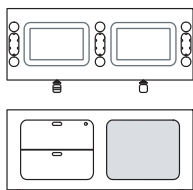

Beta configurations combine three basic components: backbones, desks and accessories. The backbone is a metal structural module of 120 cm in length that provides the base on which the many functions and characteristics of the Beta system are built. The backbone serves as container, display unit and support for accessories, and also carries the integrated cabling. The desks are conceived as platforms on which people can work individually and collectively.

DESIGNER

Pierandrei Associati

PREMI

Red Dot Design Award 2010
Good Design 2010
Us Award 2010

beta

Metal backbone with open front cabinet
1BE0601: L 47½ D 18 H 21

Backbone with drawers - open front cabinet
1BE0605..FS: L 47½ D 18 H 21

Backbone with open front cabinet - drawers
1BE0605..FD: L 47½ D 18 H 21

Backbone with filing drawer - open front cabinet
1BE0615..FS: L 47½ D 18 H 21

Backbone with open front cabinet - filing drawer
1BE0615..FD: L 47½ D 18 H 21