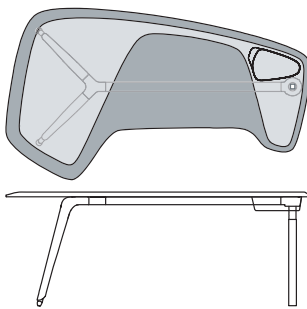

Green beta color evolutive desk for backbone, right side

1BE0045LOPVO0A: L 76¾ D 39½ H 29½
1BE0047LOPVO0A: L 76¾ D 39½ H 25½ / 33½