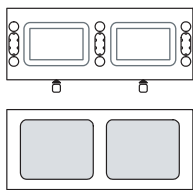

Beta configurations combine three basic components: backbones, desks and accessories. The backbone is a metal structural module of 120 cm in length that provides the base on which the many functions and characteristics of the Beta system are built. The backbone serves as container, display unit and support for accessories, and also carries the integrated cabling. The desks are conceived as platforms on which people can work individually and collectively.

DESIGNER

Pierandrei Associati

PREMI

Red Dot Design Award 2010
Good Design 2010
Us Award 2010

beta

Metal backbone with open front cabinet
1BE0601: L 47½ D 18 H 21

Backbone with drawers - open front cabinet
1BE0605..FS: L 47½ D 18 H 21

Backbone with open front cabinet - drawers
1BE0605..FD: L 47½ D 18 H 21

Backbone with filing drawer - open front cabinet
1BE0615..FS: L 47½ D 18 H 21

Backbone with open front cabinet - filing drawer
1BE0615..FD: L 47½ D 18 H 21

Double faced backbone with left drawers - right open front cabinet
1BE0650..FS: L 47½ D 18 H 21

Double faced backbone with right drawers - left open front cabinet
1BE0650..FD: L 47½ D 18 H 21

beta

"Y" shaped connector for backbones
1BE0255: L 19 D 21½ H 21