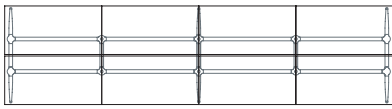

Free-standing 8 people bench
1BE1031: L 189 D 31½ H 29½
1BE1032: L 212½ D 31½ H 29½