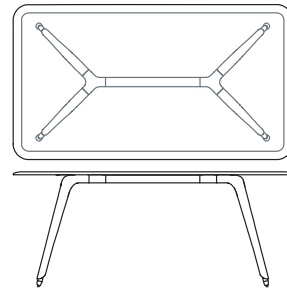

Beta configurations combine three basic components: backbones, desks and accessories. The backbone is a metal structural module of 120 cm in length that provides the base on which the many functions and characteristics of the Beta system are built. The backbone serves as container, display unit and support for accessories, and also carries the integrated cabling. The desks are conceived as platforms on which people can work individually and collectively.

1BE0023: L 212½ D 65¼ H 29½

8 people cluster

1BE0024: L 252 D 65¼ H 29½

1BE0025: L 283¾ D 65¼ H 29½

beta

Round meeting table
1BE0431: L 55 D 55 H 29½
1BE0435: L 63 D 63 H 29½

Square meeting table
1BE0401: L 55 D 55 H 29½
1BE0403: L 63 D 55 H 29½
1BE0405: L 63 D 55 H 29½

Rectangular meeting table
1BE0410: L 63 D 39½ H 29½
1BE0415: L 71 D 39½ H 29½
1BE0420: L 78¾ D 39½ H 29½

Backbone for rectangular meeting table
1BE0411: L 63 D 39½ H 43¼
1BE0416: L 71 D 39½ H 43¼
1BE0421: L 78¾ D 39½ H 43¼