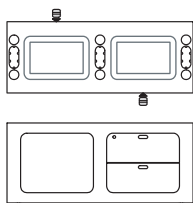

Beta configurations combine three basic components: backbones, desks and accessories. The backbone is a metal structural module of 120 cm in length that provides the base on which the many functions and characteristics of the Beta system are built. The backbone serves as container, display unit and support for accessories, and also carries the integrated cabling. The desks are conceived as platforms on which people can work individually and collectively.

Backbone with open front cabinet - drawers
1BE0605..FD: L 47½ D 18 H 21

Backbone with filing drawer - open front cabinet
1BE0615..FS: L 47½ D 18 H 21

Backbone with open front cabinet - filing drawer
1BE0615..FD: L 47½ D 18 H 21

Backbone with filing drawer - drawer
1BE0635..FS: L 47½ D 18 H 21

Backbone with drawers - filing drawer
1BE0635..FD: L 47½ D 18 H 21

Backbone with hinged door - drawers
1BE0645..FS: L 47½ D 18 H 21

Backbone with drawers - hinged door
1BE0645..FD: L 47½ D 18 H 21

Double faced backbone with left drawers - right open front cabinet
1BE0650..FS: L 47½ D 18 H 21

Double faced backbone with right drawers - left open front cabinet
1BE0650..FD: L 47½ D 18 H 21

beta

"Y" shaped connector for backbones
1BE0255: L 19 D 21½ H 21