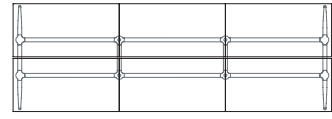

Free-standing 6 people bench
1BE1043: L 189 D 64 H 29½
1BE1053: L 212½ D 64 H 29½