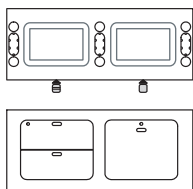

Beta configurations combine three basic components: backbones, desks and accessories. The backbone is a metal structural module of 120 cm in length that provides the base on which the many functions and characteristics of the Beta system are built. The backbone serves as container, display unit and support for accessories, and also carries the integrated cabling. The desks are conceived as platforms on which people can work individually and collectively.

Backbone with open front cabinet - drawers
1BE0605..FD: L 47½ D 18 H 21

Backbone with filing drawer - open front cabinet
1BE0615..FS: L 47½ D 18 H 21

Backbone with open front cabinet - filing drawer
1BE0615..FD: L 47½ D 18 H 21

Backbone with filing drawer - drawer
1BE0635..FS: L 47½ D 18 H 21

Backbone with drawers - filing drawer
1BE0635..FD: L 47½ D 18 H 21

Backbone with hinged door - drawers
1BE0645..FS: L 47½ D 18 H 21

Backbone with drawers - hinged door
1BE0645..FD: L 47½ D 18 H 21

Double faced backbone with left drawers - right open front cabinet
1BE0650..FS: L 47½ D 18 H 21

Double faced backbone with right drawers - left open front cabinet
1BE0650..FD: L 47½ D 18 H 21

beta

"Y" shaped connector for backbones
1BE0255: L 19 D 21½ H 21