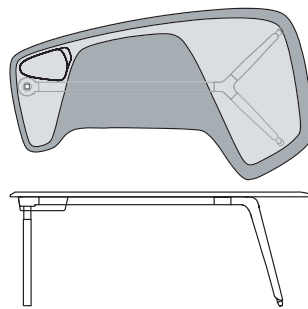

Beta configurations combine three basic components: backbones, desks and accessories. The backbone is a metal structural module of 120 cm in length that provides the base on which the many functions and characteristics of the Beta system are built. The backbone serves as container, display unit and support for accessories, and also carries the integrated cabling. The desks are conceived as platforms on which people can work individually and collectively.

Semi-evolutive desk for backbone, right side

1BE0031...: L 63 D 39½ H 29½
1BE0033...: L 63 D 39½ H 25½ / 33½
1BE0035...: L 69 D 39½ H 29½
1BE0037...: L 69 D 39½ H 25½ / 33½

Semi-evolutive desk for backbone, left side

Single color evolutive desk for backbone, left side

1BE0054: L 76¾ D 39½ H 29½
1BE0056: L 76¾ D 39½ H 25½ / 33½

Bi-color evolutive desk for backbone, right side

1BE0041: L 76¾ D 39½ H 29½
1BE0043: L 76¾ D 39½ H 25½ / 33½

Bi-color evolutive desk for backbone, left side

1BE0042: L 76¾ D 39½ H 29½
1BE0044: L 76¾ D 39½ H 25½ / 33½

Green beta color evolutive desk for backbone, right side

1BE0045LOPVO0A: L 76¾ D 39½ H 29½
1BE0047LOPVO0A: L 76¾ D 39½ H 25½ / 33½