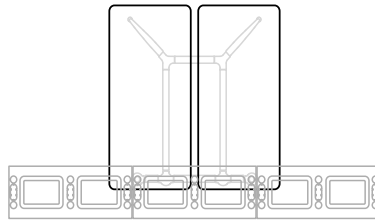

2 people cluster for 3 backbone composition

1BE0017: L 63 D 65¼ H 29½

1BE0018: L 71 D 65¼ H 29½

4 people cluster

1BE0020: L 126 D 65¼ H 29½

1BE0021: L 141¾ D 65¼ H 29½

6 people cluster

1BE0022: L 189 D 65¼ H 29½