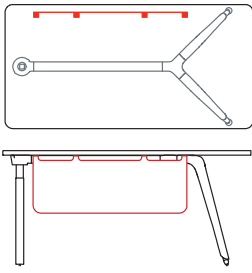

beta

Modesty panel for rectangular workstation
1BE0156: L 39½ D 2 H 14½