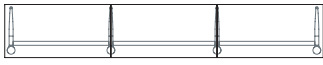

beta

Free-standing 3 people bench
1BE1031: L 189 D 31½ H 29½
1BE1032: L 212½ D 31½ H 29½