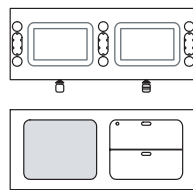

Beta configurations combine three basic components: backbones, desks and accessories. The backbone is a metal structural module of 120 cm in length that provides the base on which the many functions and characteristics of the Beta system are built. The backbone serves as container, display unit and support for accessories, and also carries the integrated cabling. The desks are conceived as platforms on which people can work individually and collectively.

DESIGNER

Pierandrei Associati

PREMI

Red Dot Design Award 2010
Good Design 2010
Us Award 2010

beta

Metal backbone with open front cabinet
1BE0601: L 47½ D 18 H 21

Backbone with drawers - open front cabinet
1BE0605..FS: L 47½ D 18 H 21

Backbone with open front cabinet - drawers
1BE0605..FD: L 47½ D 18 H 21

Backbone with filing drawer - open front cabinet
1BE0615..FS: L 47½ D 18 H 21

Backbone with open front cabinet - filing drawer
1BE0615..FD: L 47½ D 18 H 21

Backbone with filing drawer - drawer
1BE0635..FS: L 47½ D 18 H 21

Backbone with drawers - filing drawer
1BE0635..FD: L 47½ D 18 H 21

Backbone with hinged door - drawers
1BE0645..FS: L 47½ D 18 H 21

Backbone with drawers - hinged door
1BE0645..FD: L 47½ D 18 H 21