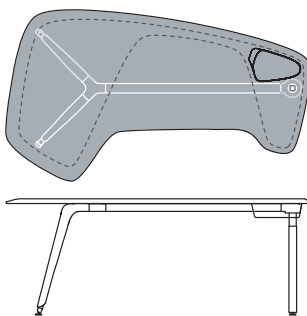

Single color evolutive desk for backbone, right side

1BE0053: L 76¾ D 39½ H 29½
1BE0055: L 76¾ D 39½ H 25½ / 33½