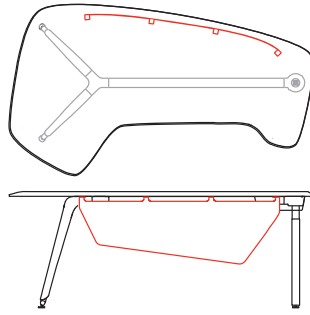

Modesty panel for semi-evolutive and evolutive workstation (right)
1BE0157DX: L 46½ D 2 H 16¼